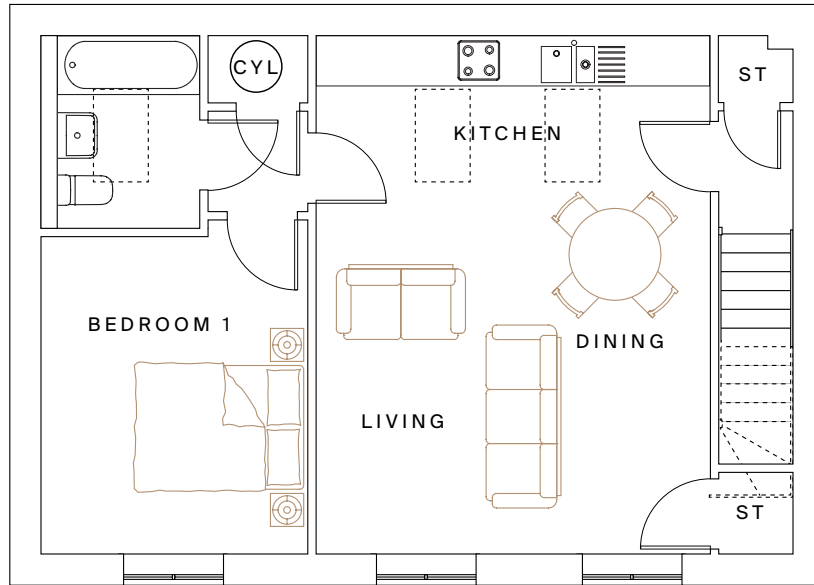

The Alperton
1 bedroom coach house

first floor

ground floor

Kitchen/Living/Dining
6.26m x 4.75m (20'6" x 15'7")

Bedroom
3.85m x 3.24m (12'7" x 10'7")

Total area: 698 sq ft

Garage allocation varies from plot to plot. Please ask your Sales Advisor for plot specific details.