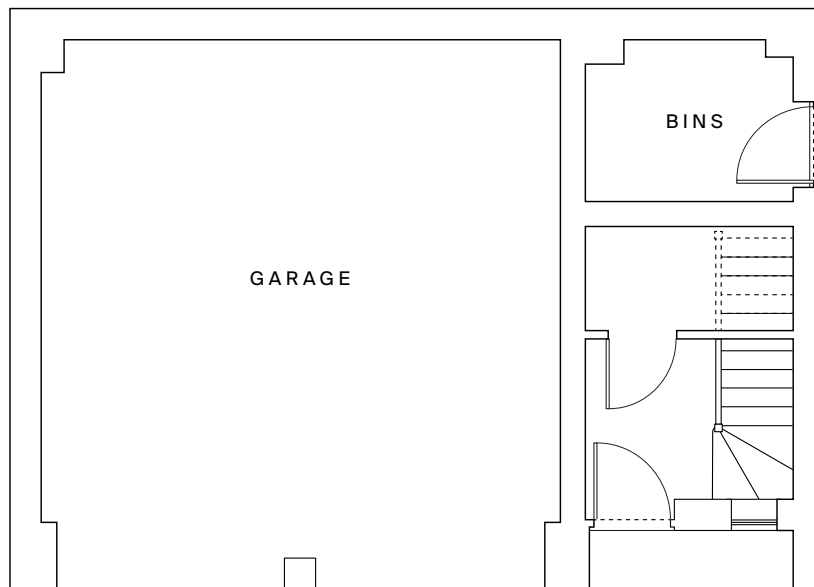

The Alperton
1 bedroom coach house

first floor

ground floor

Kitchen/Living/Dining
6.26m x 4.75m (20'6" x 15'7")

Bedroom
3.85m x 3.24m (12'7" x 10'7")

Total area: 698 sq ft

Garage allocation varies from plot to plot. Please ask your Sales Advisor for plot specific details.