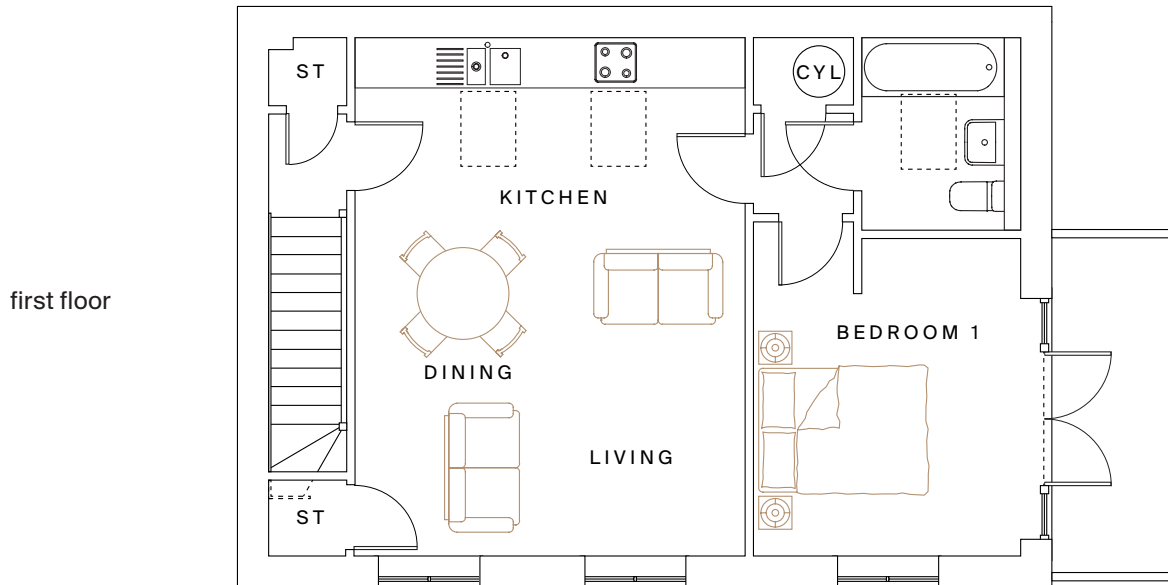

The Arkley
1 bedroom coach house

Living/Dining/Kitchen
4.76m x 6.23m (15'7" x 20'5")

Bedroom
3.23m x 3.85m (10'7" x 12'7")

Total area: 762 sq ft

Garage allocation varies from plot to plot. Please ask your Sales Advisor for plot specific details.