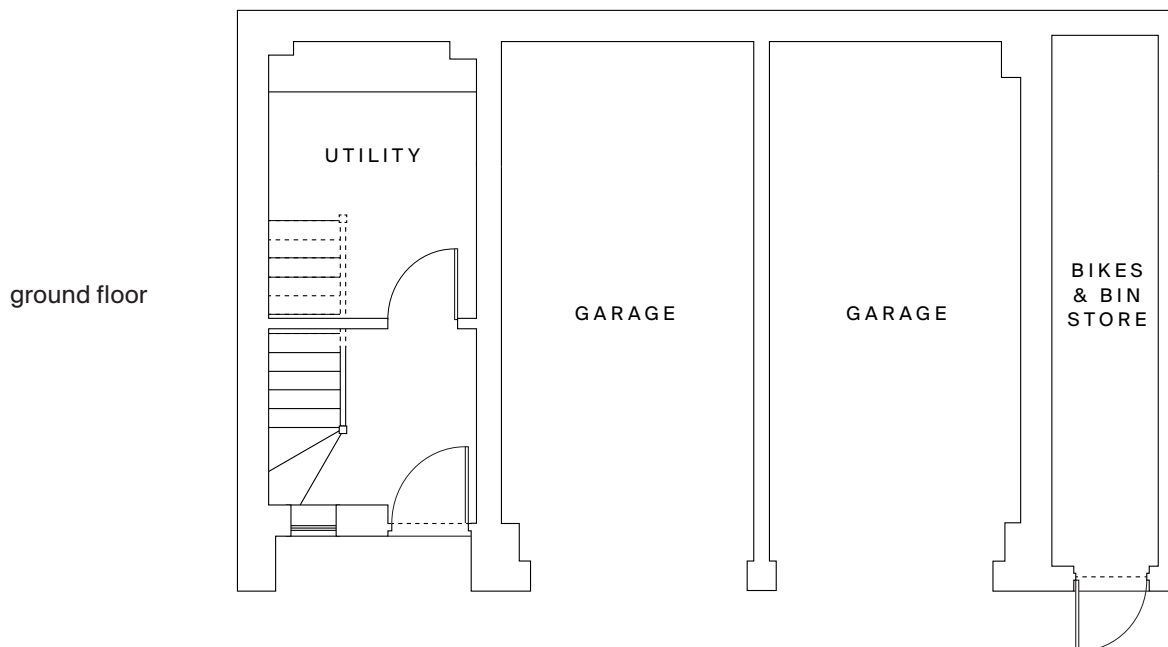

The Arkley
1 bedroom coach house

Living/Dining/Kitchen
4.76m x 6.23m (15'7" x 20'5")

Bedroom
3.23m x 3.85m (10'7" x 12'7")

Total area: 762 sq ft

Garage allocation varies from plot to plot. Please ask your Sales Advisor for plot specific details.