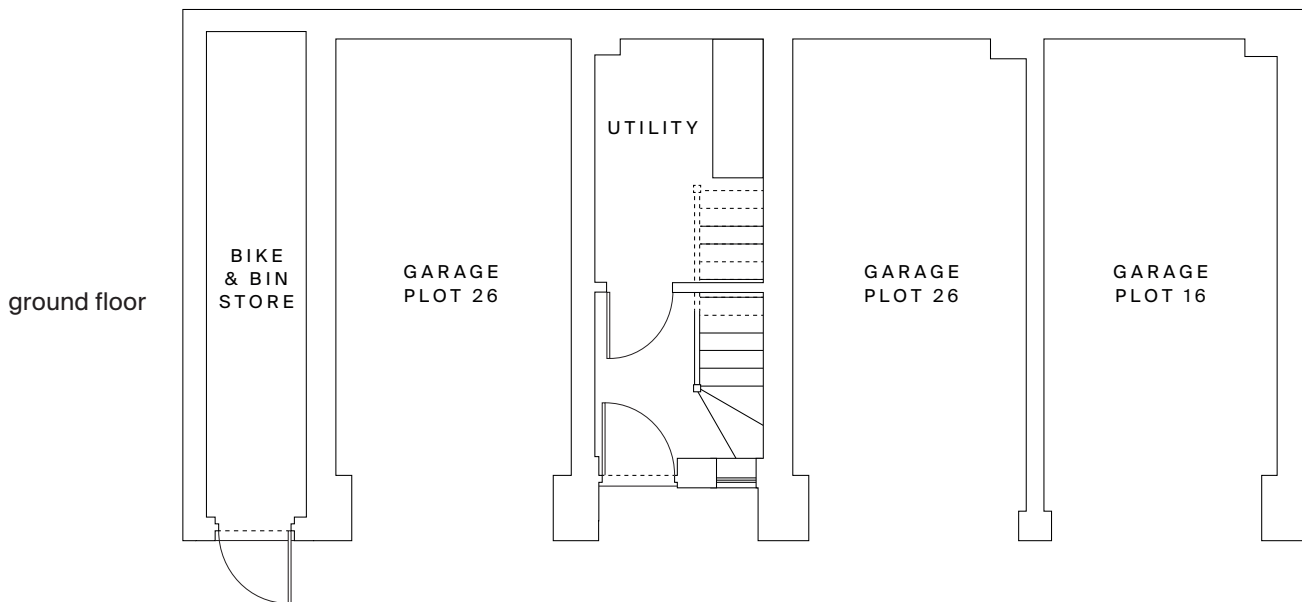

The Bayswater
2 bedroom coach house

Kitchen/Living/Dining
6.03m x 4.48m (19'4" x 14'8")

Bedroom 1
3.95m x 2.93m (12'11" x 9'7")

Bedroom 2
3.43m x 2.90m (11'3" x 9'6")

Total area: 906 sq ft

Garage allocation varies from plot to plot. Please ask your Sales Advisor for plot specific details.