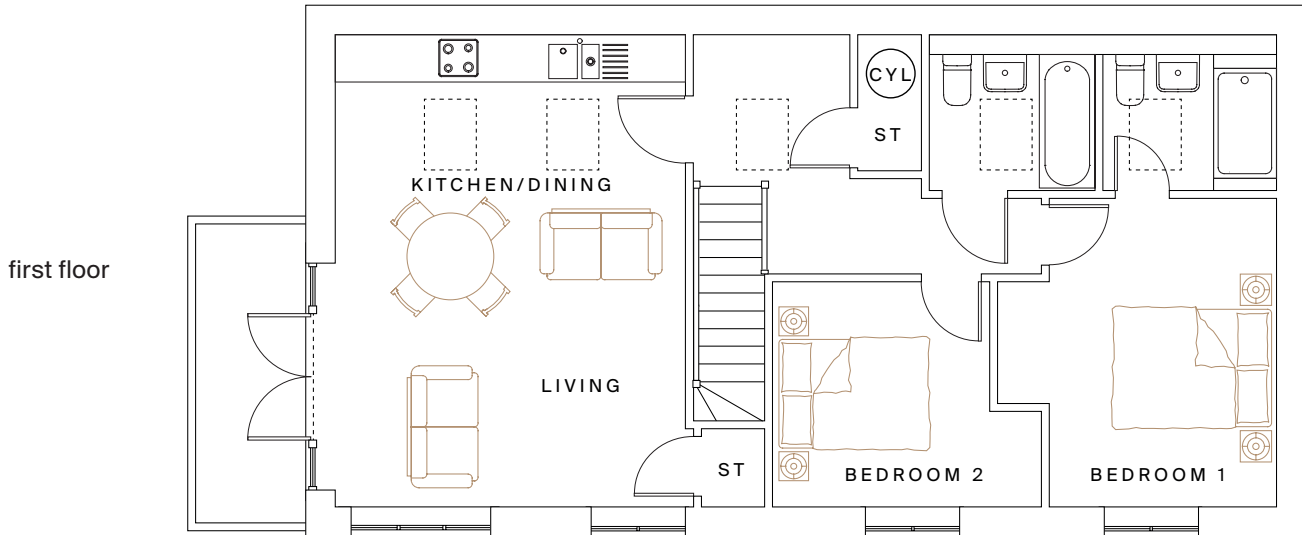

The Bayswater
2 bedroom coach house

Kitchen/Living/Dining
6.03m x 4.48m (19'4" x 14'8")

Bedroom 1
3.95m x 2.93m (12'11" x 9'7")

Bedroom 2
3.43m x 2.90m (11'3" x 9'6")

Total area: 906 sq ft

Garage allocation varies from plot to plot. Please ask your Sales Advisor for plot specific details.