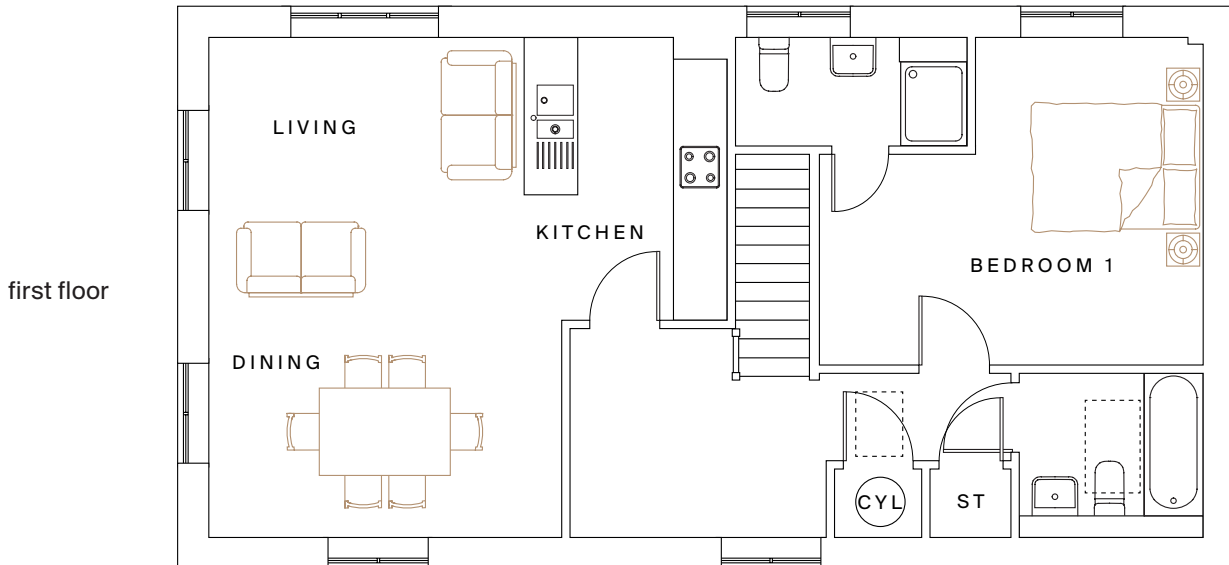

The Cann
2 bedroom coach house

Kitchen
3.41m x 2.49m (11'2" x 8'2")

Bedroom 1
4.87m x 3.97m (16'0" x 13'0")

Bedroom 2
5.17m x 2.74m (17'0" x 9'0")

Living/Dining
6.03m x 4.27m (26'4" x 14'0")

Total area: 1079 sq ft

Garage allocation varies from plot to plot. Please ask your Sales Advisor for plot specific details.