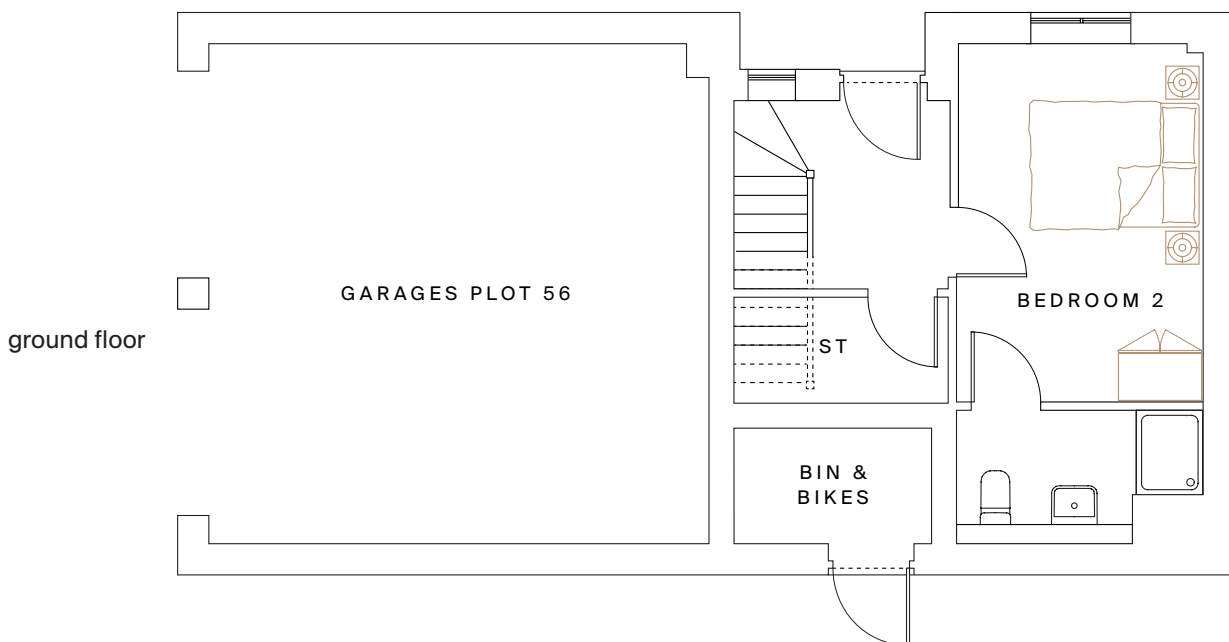

The Cann
2 bedroom coach house

Kitchen
3.41m x 2.49m (11'2" x 8'2")

Bedroom 1
4.87m x 3.97m (16'0" x 13'0")

Bedroom 2
5.17m x 2.74m (17'0" x 9'0")

Living/Dining
6.03m x 4.27m (26'4" x 14'0")

Total area: 1079 sq ft

Garage allocation varies from plot to plot. Please ask your Sales Advisor for plot specific details.