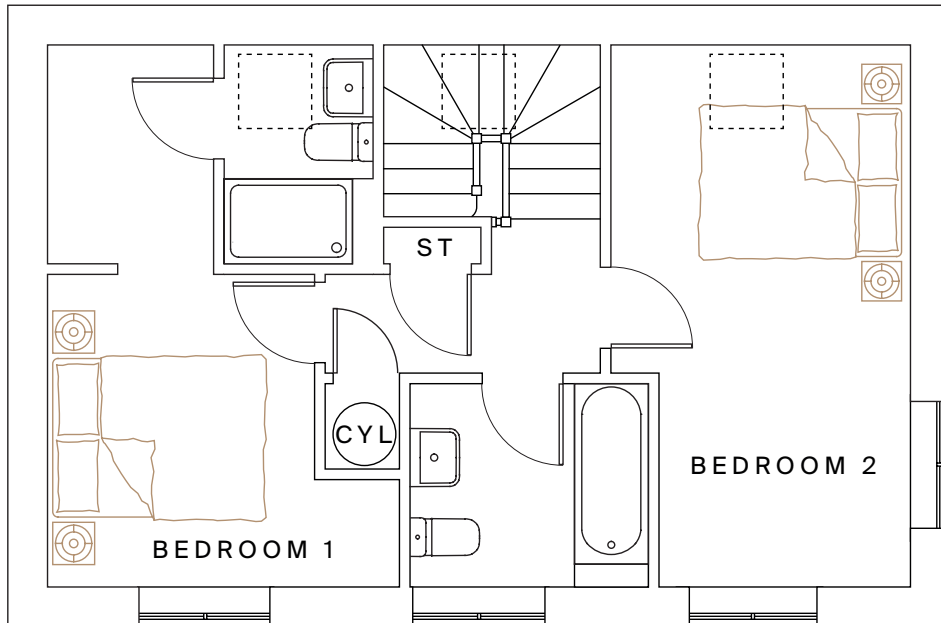

The Crofton
2 bedroom home

first floor

ground floor

Kitchen/dining
5.13m x 3.11m (16'10" x 10'2")

Bedroom 1
5.13m x 3.35m (16'10" x 11'9")

Bedroom 2
5.13m x 2.86m (16'10" x 9'6")

Living
5.13m x 3.10m (16'10" x 10'2")

Total area: 899 sq ft

Garage allocation varies from plot to plot. Please ask your Sales Advisor for plot specific details.