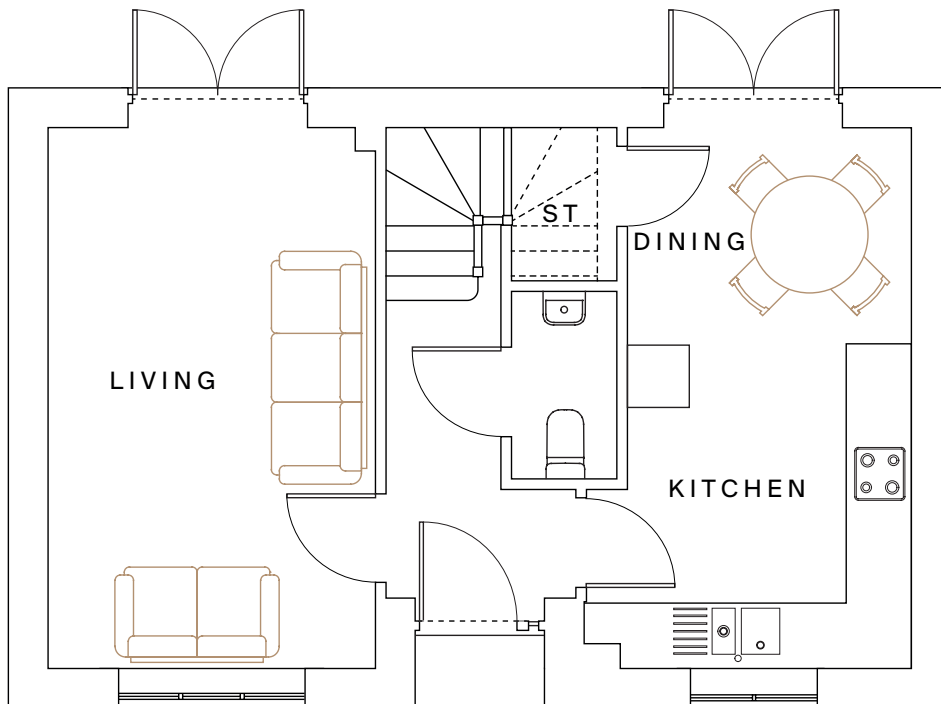

The Crofton
2 bedroom home

first floor

ground floor

Kitchen/dining
5.13m x 3.11m (16'10" x 10'2")

Bedroom 1
5.13m x 3.35m (16'10" x 11'9")

Bedroom 2
5.13m x 2.86m (16'10" x 9'6")

Living
5.13m x 3.10m (16'10" x 10'2")

Total area: 899 sq ft

Garage allocation varies from plot to plot. Please ask your Sales Advisor for plot specific details.